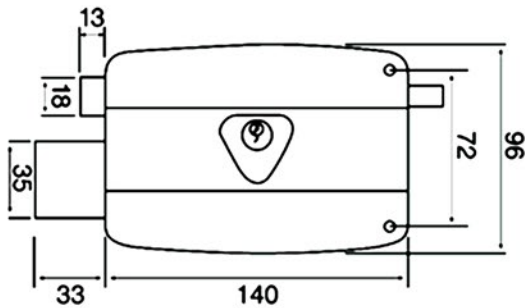

Pieces Per
Package

30

101